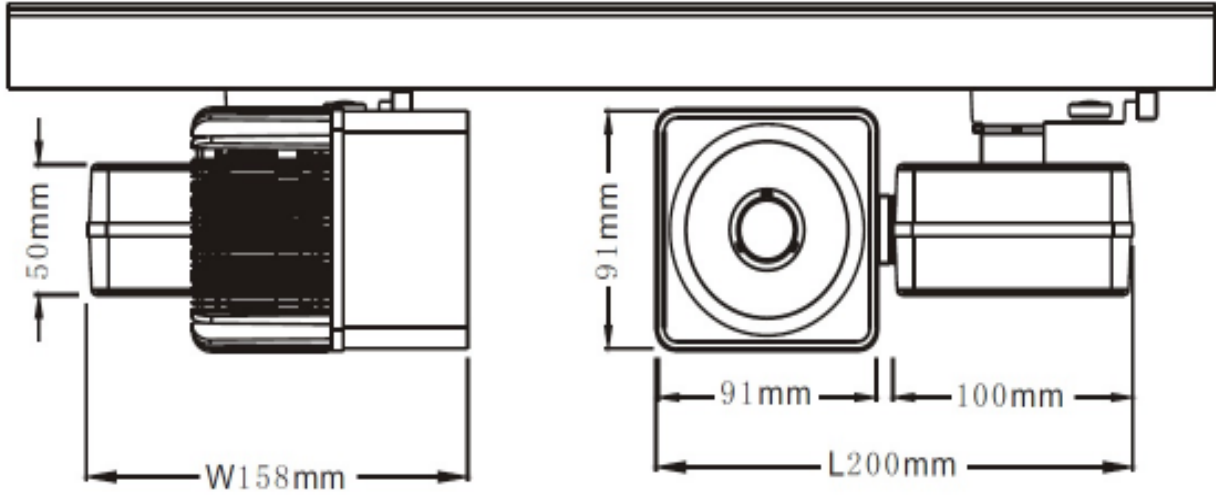

Nova Track Light 68NV-COB-TLBxx25W

Technical Drawing