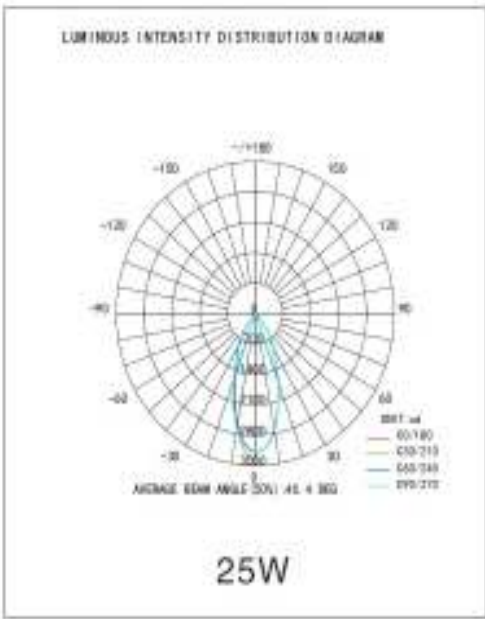

Technical Data