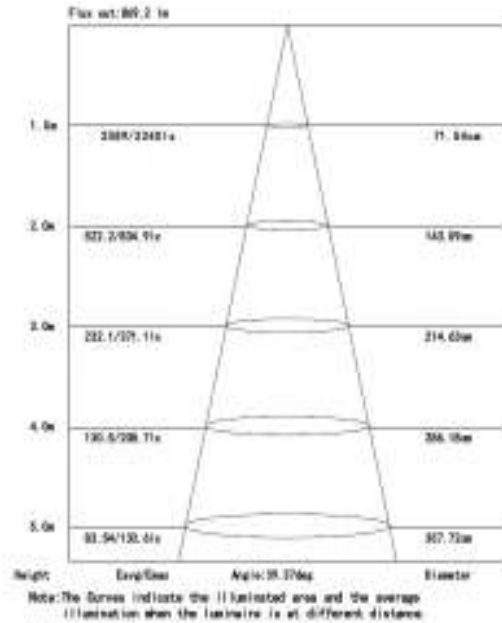

Technical Data